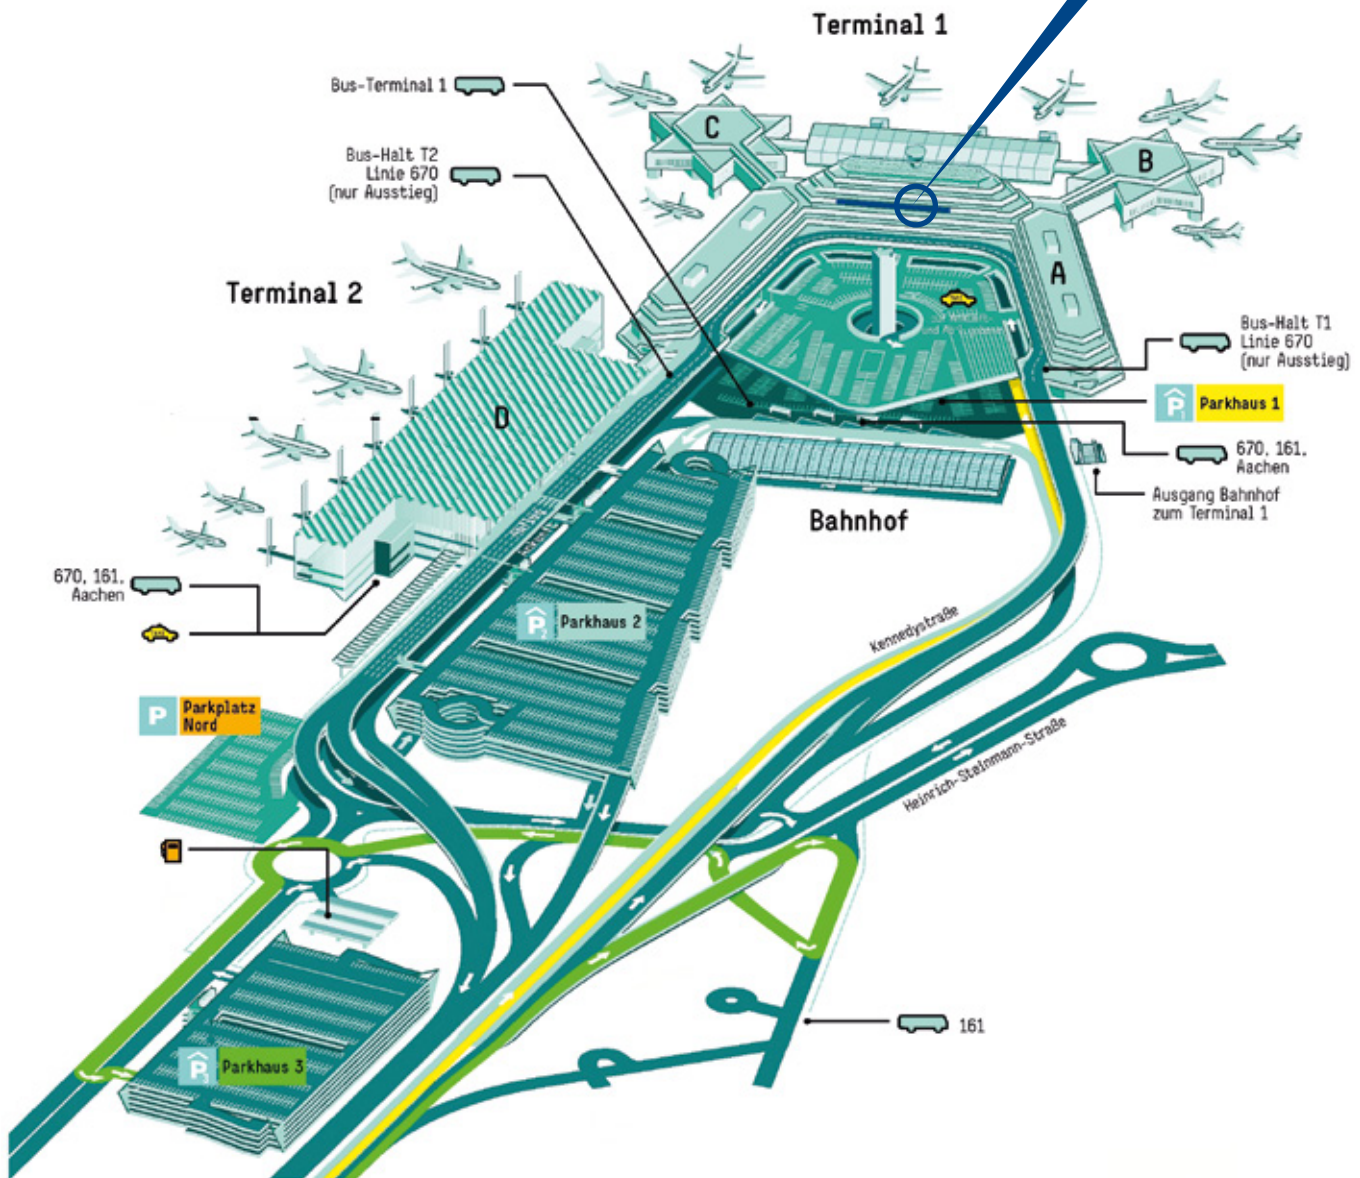

GETTING THERE HOW TO FIND US

Terminal 1,
Stairway 4, 3rd floor,
51147 Cologne

HOW TO FIND US

From the departures area take the stairs. We are located next to

 STÄNDIGE VERTRETUNG

ARRIVING BY CAR

From Cologne and Bonn via A59, exit the highway at Köln Bonn Airport, car park P1.

For navigation system
Kennedystrasse, 51147 Köln

ARRIVING BY BUS

Bus route 670
(from Bonn main railway station)
Bus route 508
(from St. Augustin/Troisdorf)

ARRIVING BY TRAIN

A Regional Express travels every hour between Mönchengladbach and Koblenz. S 13 every 20 minutes from Troisdorf and Köln Hansaring. ICE from Berlin via the Ruhr region.